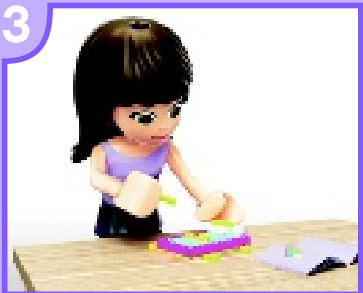

41061

WARNING: CHOKING HAZARD.
Small parts. Not for children under 3 years.

[LEGO.com / disneyprincess](http://LEGO.com/disneyprincess)

1

2

3

4

AVERTISSEMENT : RISQUE D'ÉTOUFFEMENT.