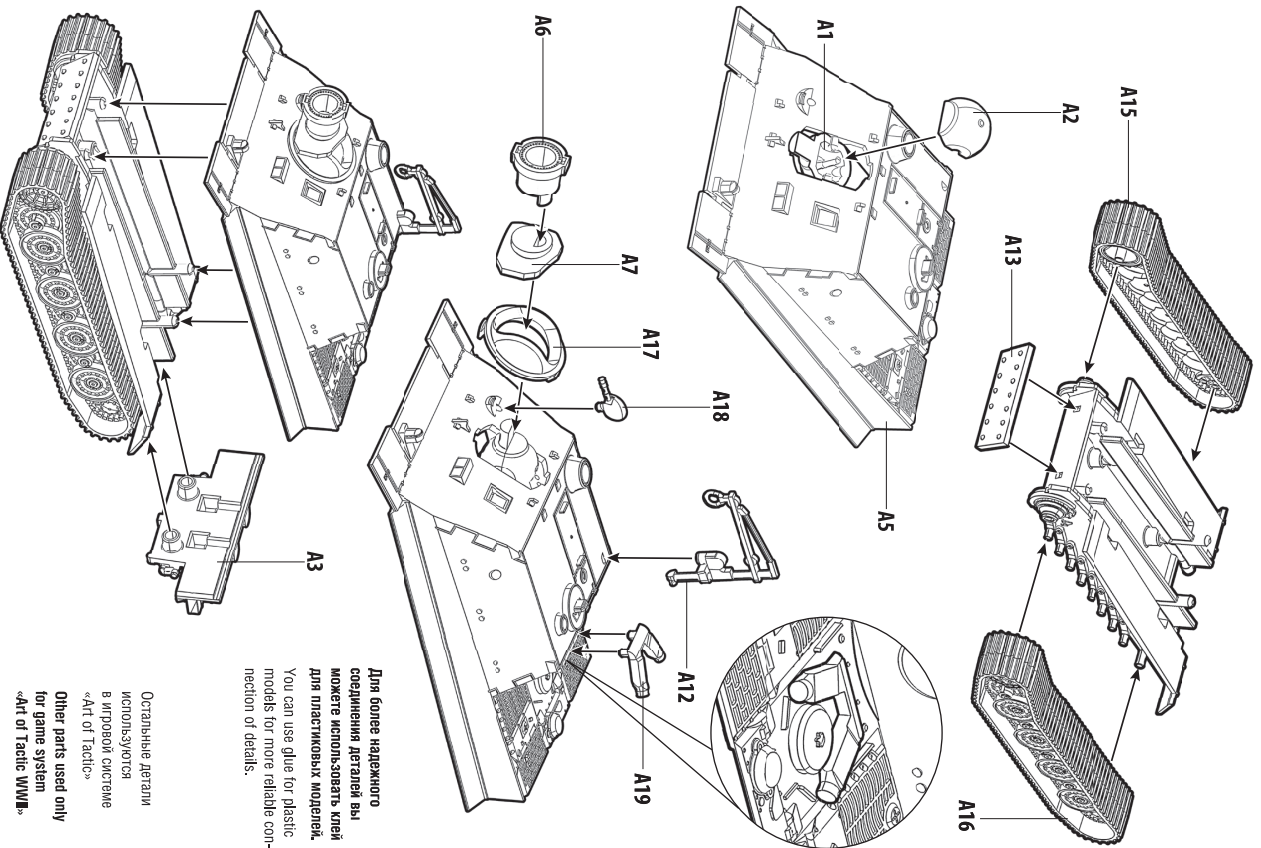

СХЕМА СБОРКИ

ASSEMBLING SCHEME